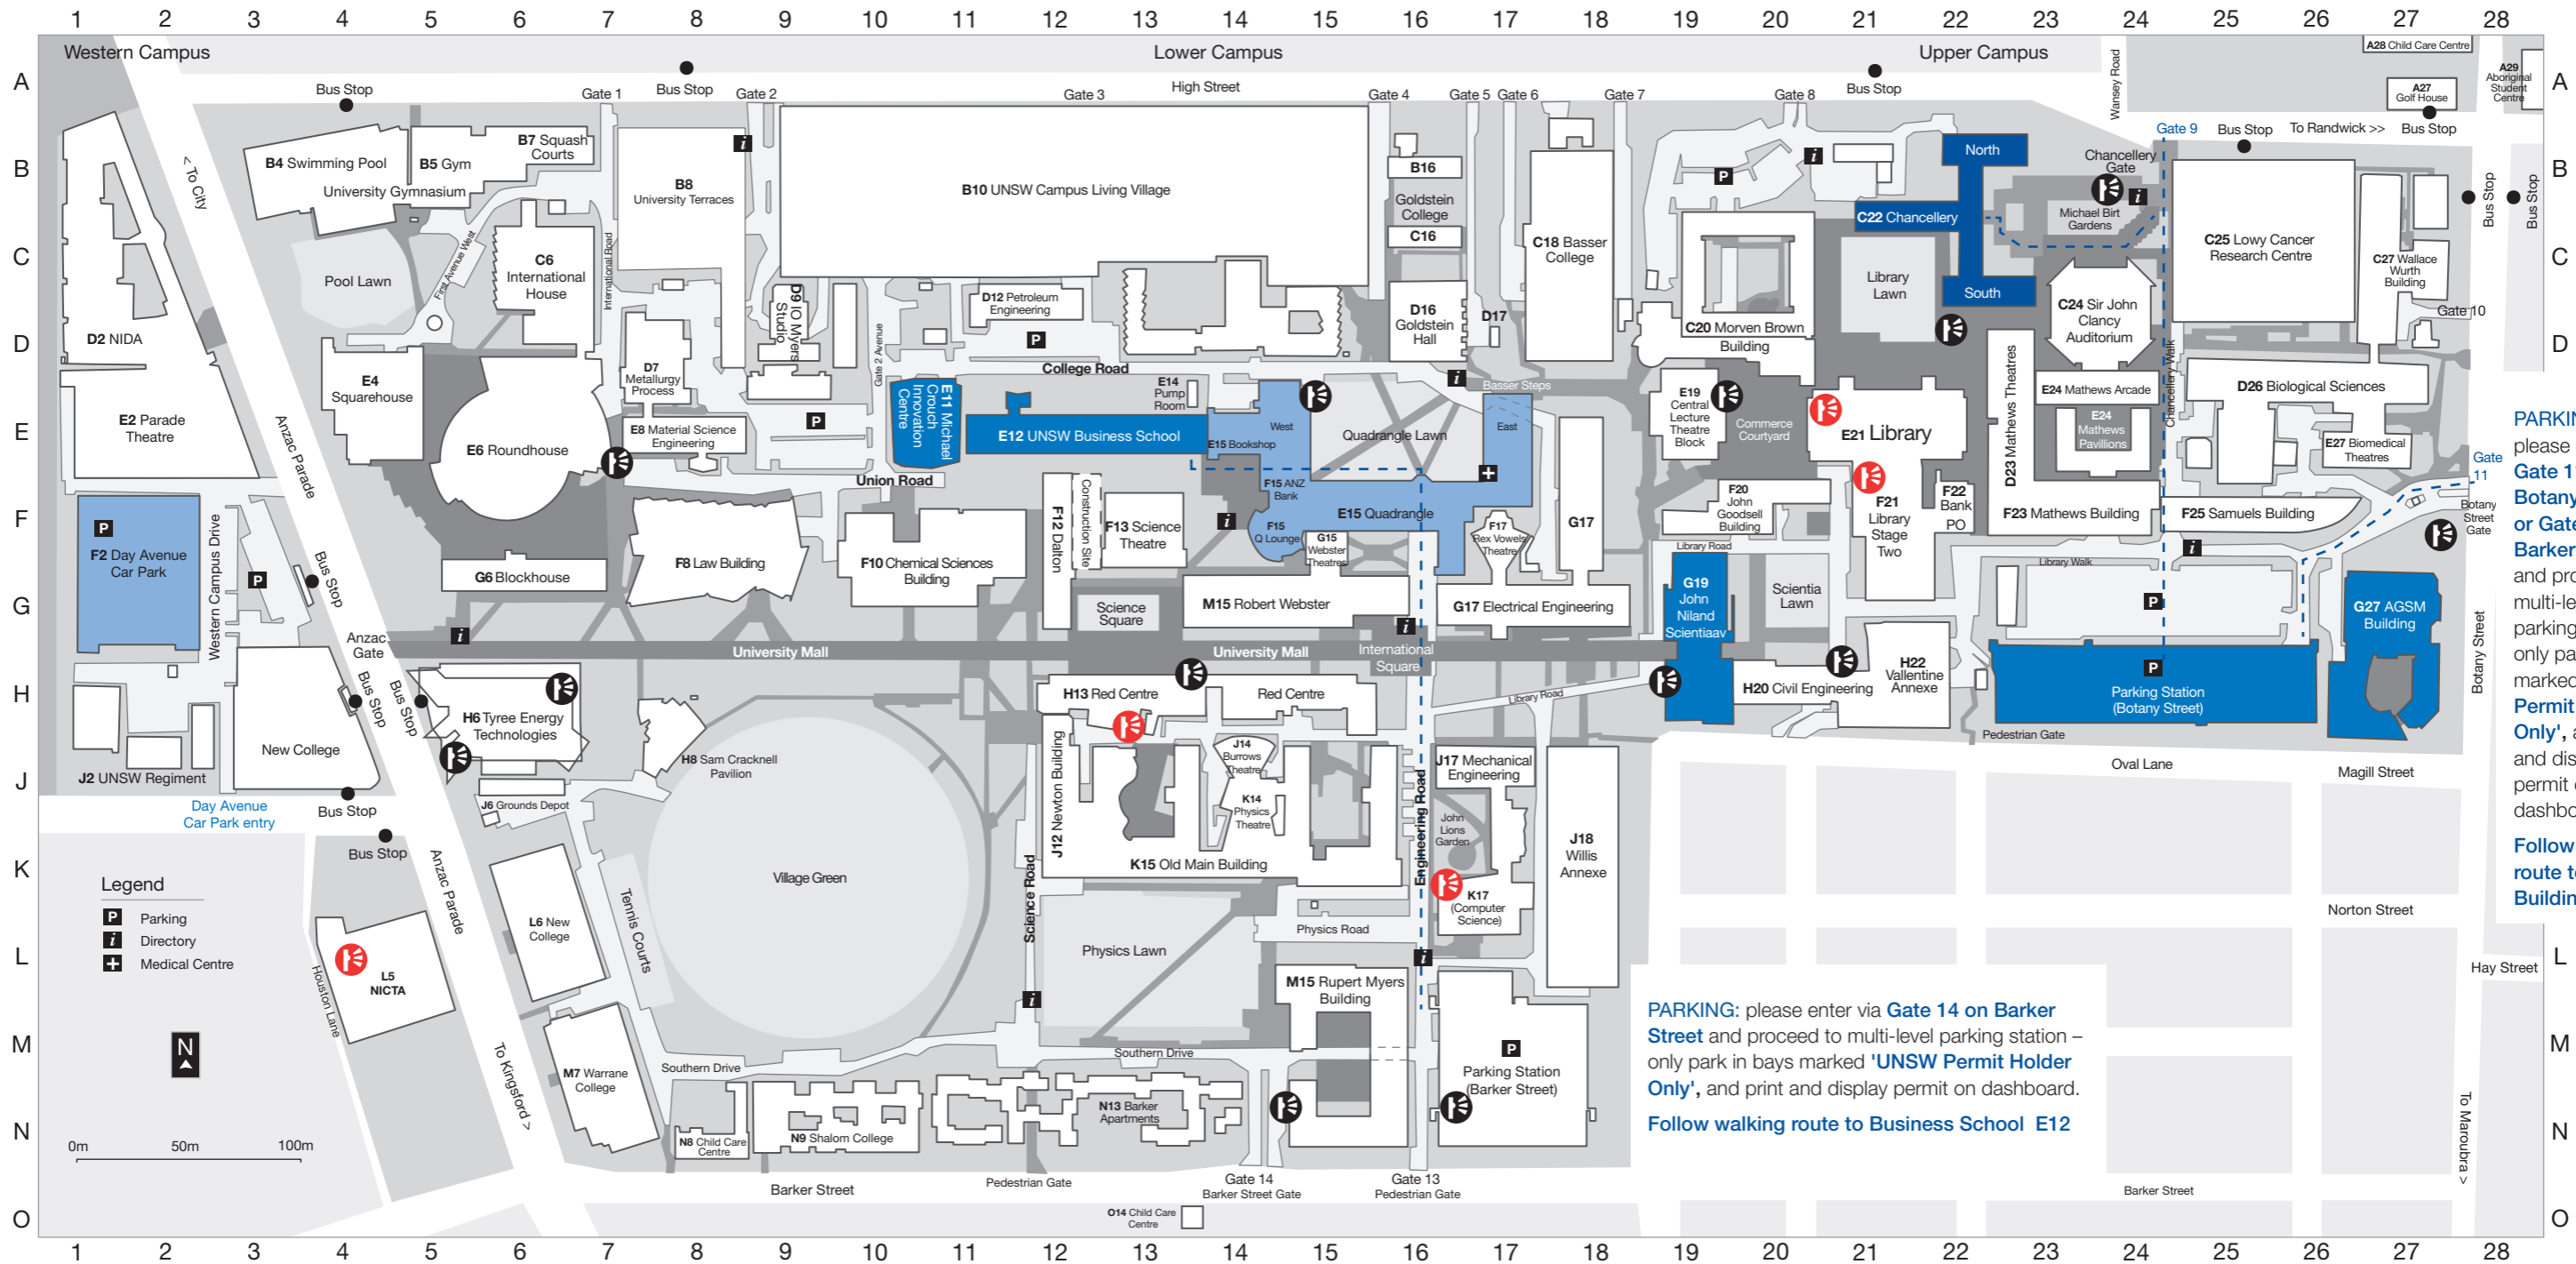

**PARKING:** please enter via **Gate 11 on Botany Street** or **Gate 14 on Barker Street** and proceed to multi-level parking station – only park in bays marked **'UNSW Permit Holder Only'**, and print and display permit on dashboard.

**Follow walking route to AGSM Building G27**

**PARKING:** please enter via **Gate 14 on Barker Street** and proceed to multi-level parking station – only park in bays marked **'UNSW Permit Holder Only'**, and print and display permit on dashboard.

## Buildings

AGSM Building	G27	Mechanical Engineering	J17
Arcade, The	E24	Medical Administration	B27
UNSW Business School	E12	Metallurgy Process	D7
Biological Sciences	D26	Morven Brown	C20
Blockhouse	G6	Newton	J12
Building L5	L5	NICTA	L5
Chancellery	C22	NIDA	D2
Chemical Sciences	F10	Old Main	K15
Civil Engineering	H20	Pavilions	E24
Dalton	F12	Petroleum Engineering	D12
Electrical Engineering	G17	Quadrangle	E15
Food Science	B8, C8	Red Centre	H13
Golf House (38 Botany St)	A27	Robert Webster	G14
Goodsell	F20	Roundhouse	E6
John Niland Scientia, The	G18	Rupert Myers	M15
K17 (Computer Science)	K17	Sam Cracknell Pavilion	H8
Law	F8	Samuels	F25
Library	E21	Squarehouse	E4
Library Stage 2	F21	University Regiment	J2
Lowy Cancer Research Centre	C25	University Terraces	B8
Materials Sciences	E8	Valentine Annexe	H22
Mathews	F23	Wallace Wurth	C27
		Willis Annexe	J18

## Theatres

Allens Arthur Robinson Theatre	F8
Biomedical Theatres	E27
Central Lecture Block (CLB)	E19
Civil Engineering Theatre G1	H20
Clancy Auditorium	C24
Gonski Levy Theatre	F8
IO Myers Studio	D9
Keith Burrows Theatre	J14
Law Theatre	F8
Macauley Theatre	E15
Mathews Theatres	D23
NewSouth Global Theatre	G14
Old Main Building (112) Theatre	K15
Parade Theatre (NIDA)	E12
Physics Theatre	K14
Red Centre Theatre	H13
Rex Vowels Theatre	F17
Ritchie Theatre	G19
Rupert Myers Theatre	M15
Science Theatre	F13
Webster Theatres	G15